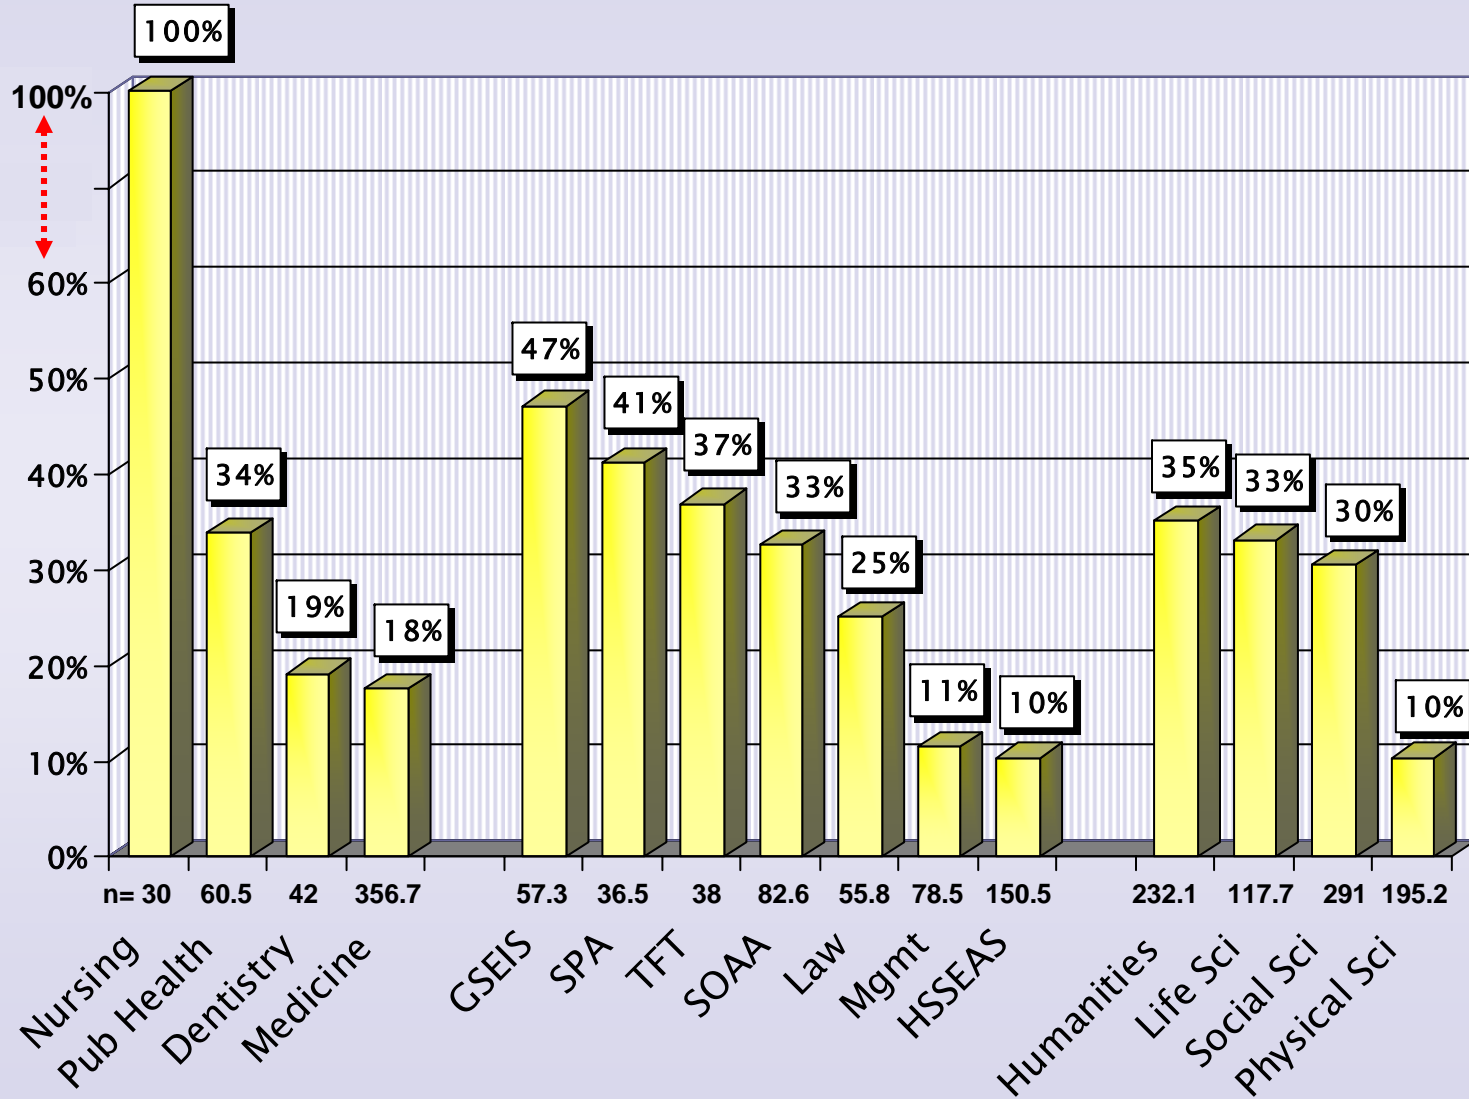

## UCLA Women Regular Faculty by School/Division - 2007-2008

- Source: UCLA Personnel/Payroll System
- n = Total Faculty FTE within the School/Division

## UCLA Minority Regular Faculty by School/Division - 2007-2008

○ Source: UCLA Personnel/Payroll System  
 ○ n = Total Faculty FTE within each School/Division