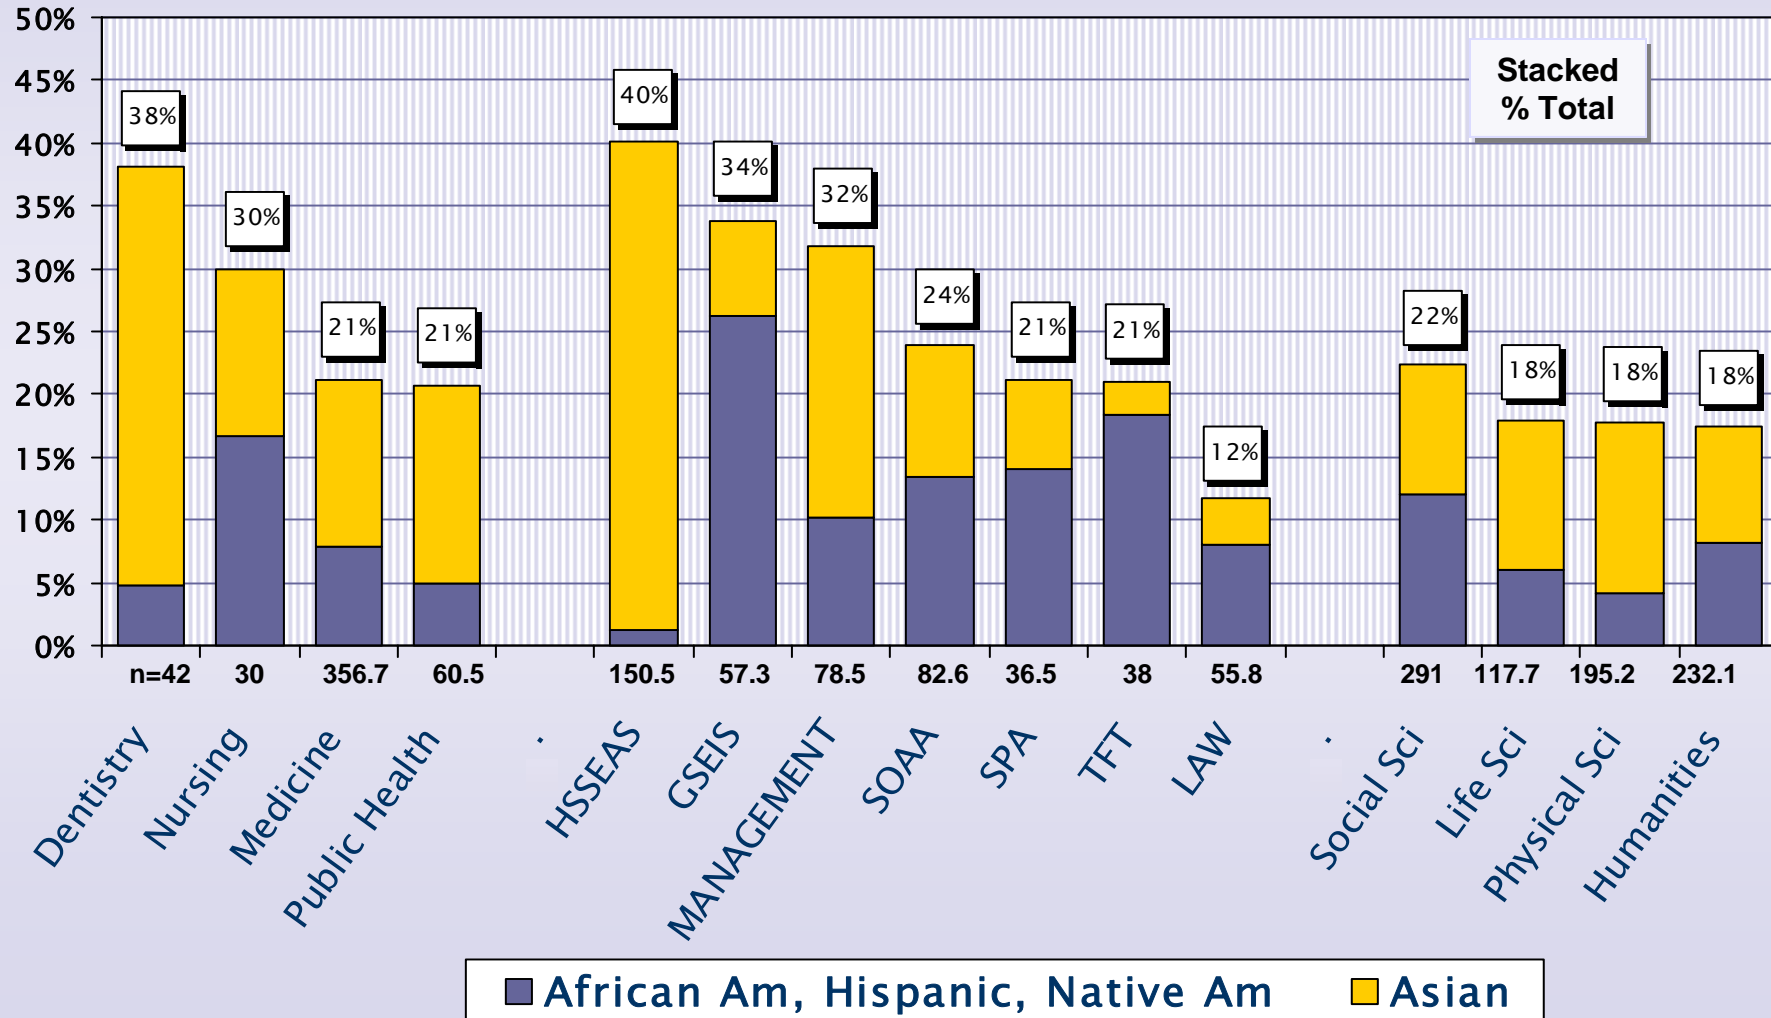

## UCLA Women Regular Faculty by School/Division - 2007-2008

- Source: UCLA Personnel/Payroll System
- n = Total Faculty FTE within the School/Division

## UCLA Minority Regular Faculty by School/Division - 2007-2008

○ Source: UCLA Personnel/Payroll System  
 ○ n = Total Faculty FTE within each School/Division