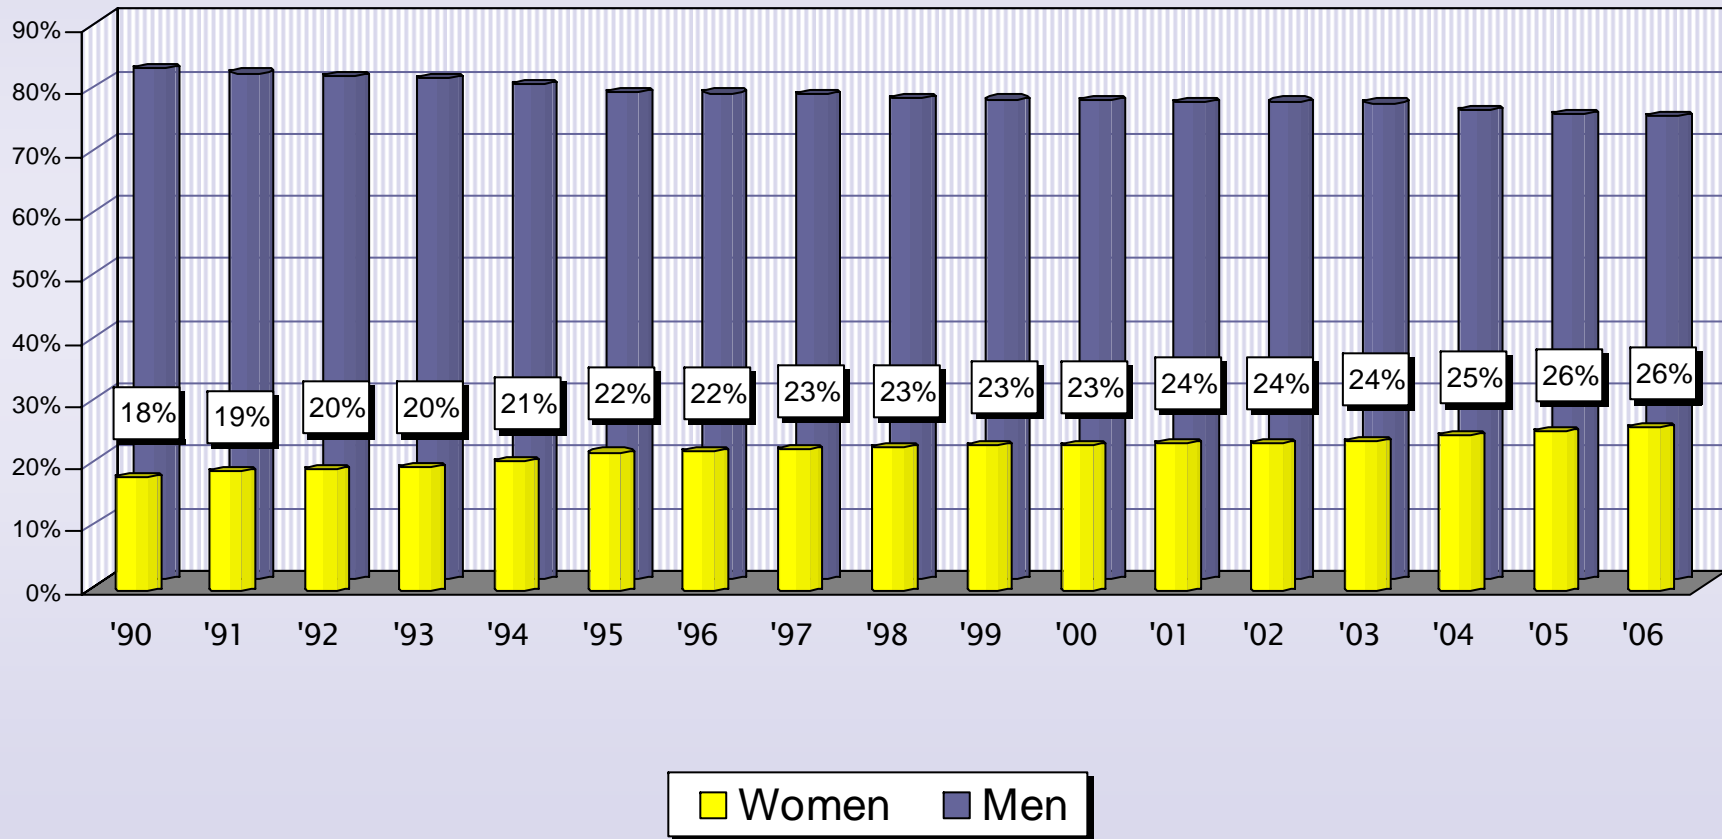

UCLA Ladder Rank Faculty by Gender - 1990-2006

n = 1683 1576 1602 1552 1414 1403 1422 1477 1552 1575 1613 1647 1644 1661 1661 1658 1689

- o Source: UCOP
- o n = Total yearly number of faculty campus wide

UCLA Ladder Rank Faculty by Race/Ethnicity - 1990-2006

o Source: UCOP
o n = Total yearly number of Faculty