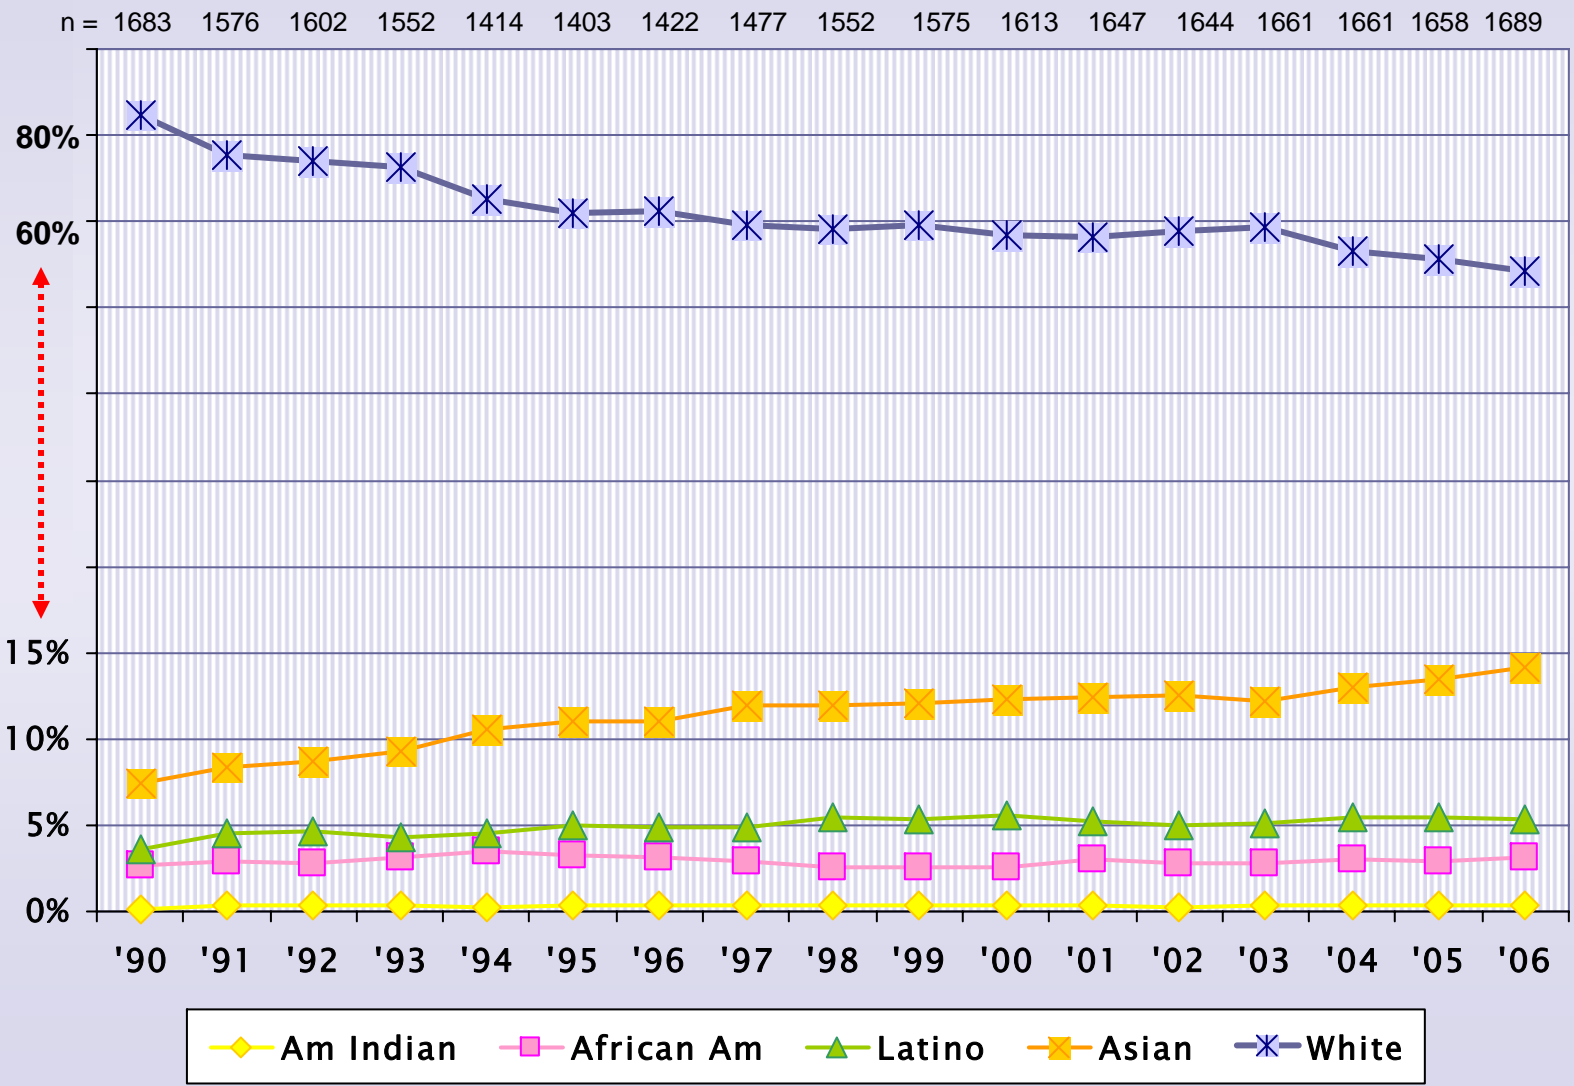

UCLA Ladder Rank Faculty by Gender - 1990-2006

n = 1683 1576 1602 1552 1414 1403 1422 1477 1552 1575 1613 1647 1644 1661 1661 1658 1689

- o Source: UCOP
- o n = Total yearly number of faculty campus wide

UCLA Ladder Rank Faculty by Race/Ethnicity - 1990-2006

o Source: UCOP
o n = Total yearly number of Faculty